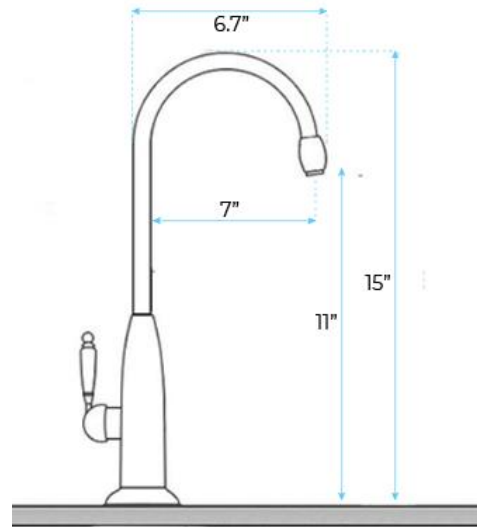

## OIL RUBBED BRONZE DESIGNER SINGLE LEVER BATHROOM SINK FAUCET SPECS

### Specs:

- Faucet Mount: Single Hole
- Feature: No
- Hot and cold water: yes
- Type: Ceramic Disc Tube
- Style: Contemporary
- Installation Type: Deck Mounted
- Type: Basin Faucet
- Surface treatment: black bronze
- Valve Core Material: Ceramic
- Number of Handles: Single Handle