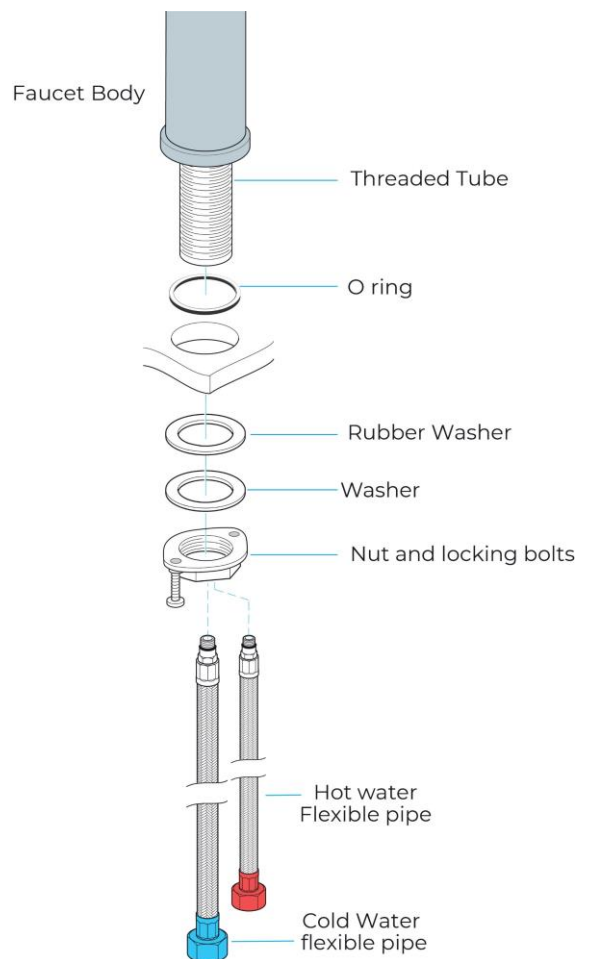

## OIL RUBBED BRONZE DESIGNER SINGLE LEVER BATHROOM SINK FAUCET SPECS

### Specs:

- Faucet Mount: Single Hole
- Feature: No
- Hot and cold water: yes
- Type: Ceramic Disc Tube
- Style: Contemporary
- Installation Type: Deck Mounted
- Type: Basin Faucet
- Surface treatment: black bronze
- Valve Core Material: Ceramic
- Number of Handles: Single Handle